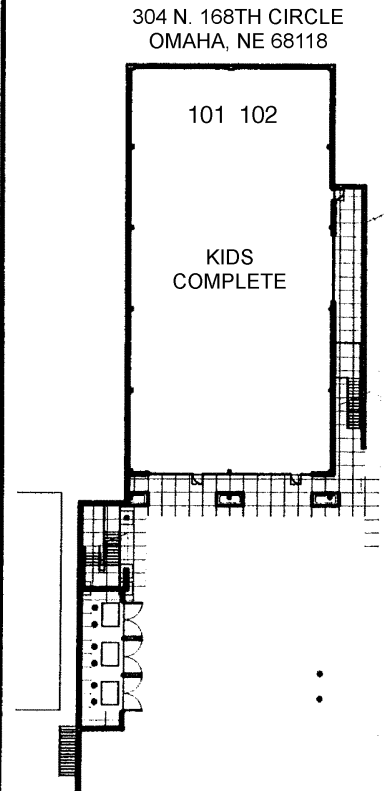

VILLAGE POINTE EAST • 168th and Dodge

TOTAL AREA: 30,128 S.F.

FULLY LEASED

UPPER LEVEL FLOOR PLAN

LOWER LEVEL FLOOR PLAN