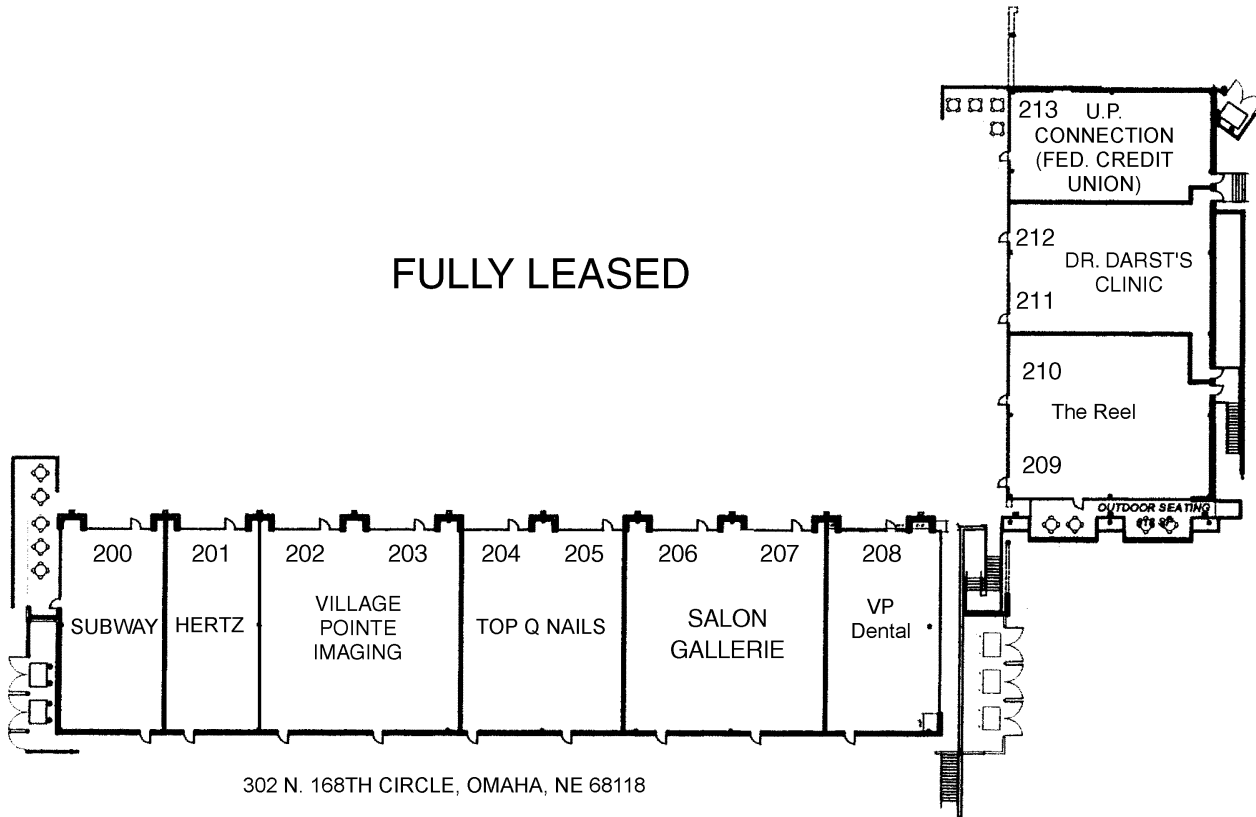

VILLAGE POINTE EAST • 168th and Dodge

TOTAL AREA: 30,128 S.F.

FULLY LEASED

UPPER LEVEL FLOOR PLAN

LOWER LEVEL FLOOR PLAN