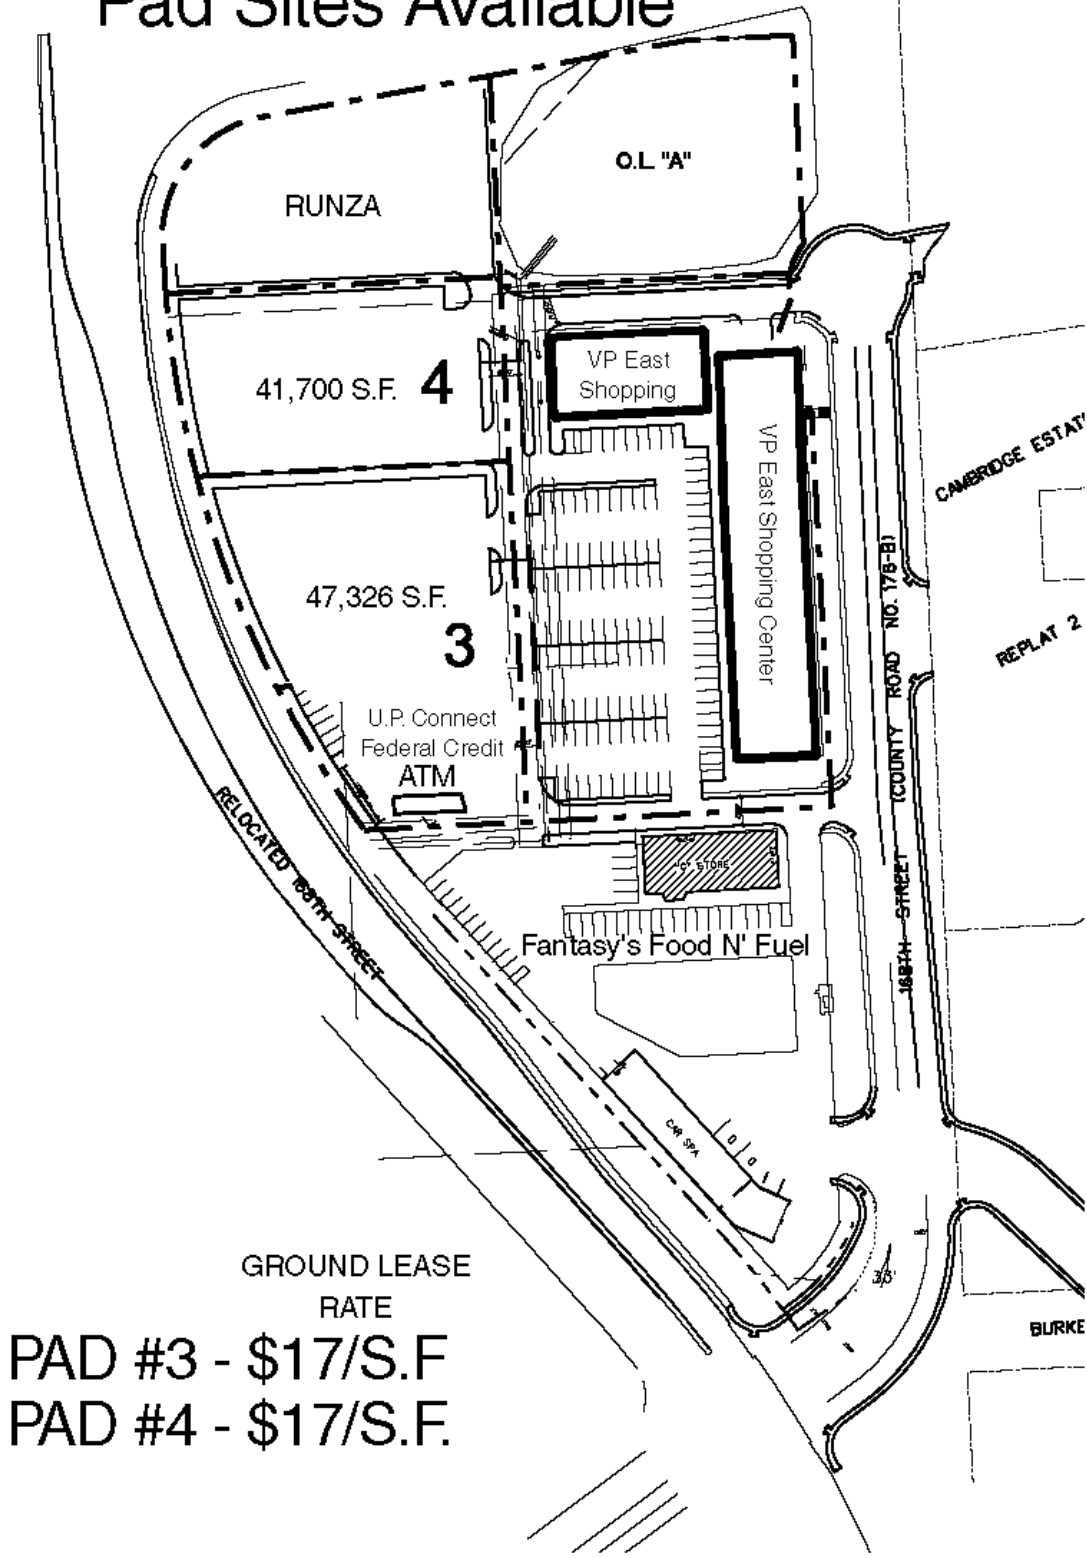

Village Pointe East Pad Sites Available

GROUND LEASE
RATE

PAD #3 - \$17/S.F.
PAD #4 - \$17/S.F.